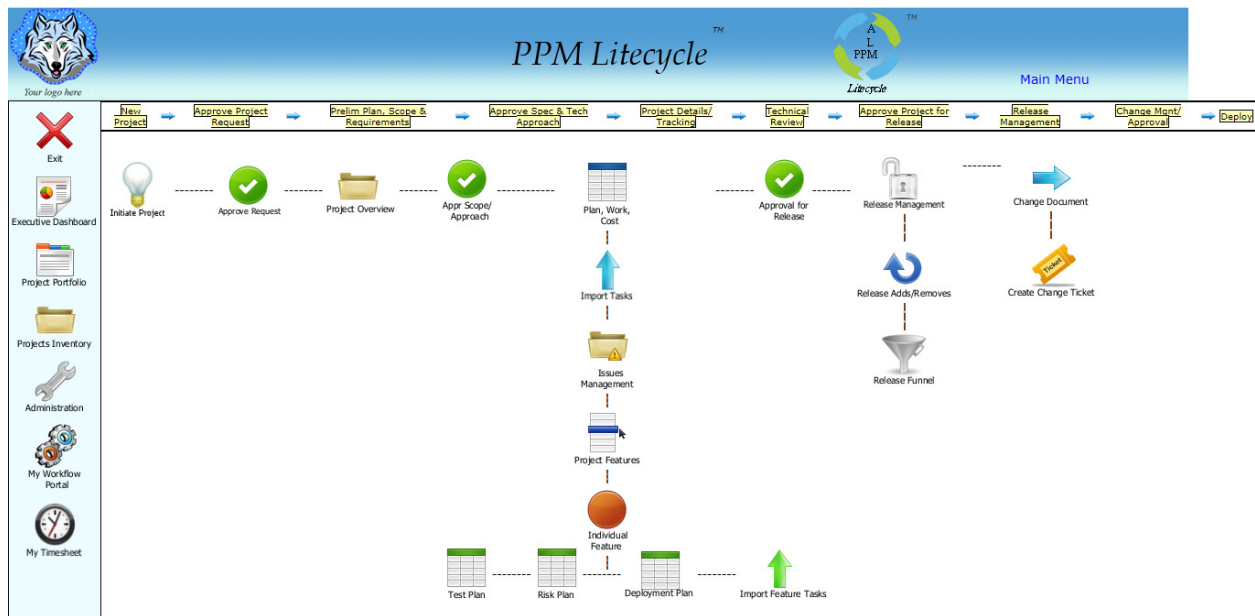

PPM Litecycle™, the project tracking, project governance, project workflow software.

## **Now Announcing PPM Litecycle™ 2.0 Free Trial**

<https://ppmlitecycle-app.com> - for a trial

[Trial available 10am to 10pm Eastern US, New York time]

### Key New Features

- Self-creation of credentials for immediate login and trial
- Totally redesigned, icon-based user interface
- Feature-to-Process depiction on the home page
- Microsoft Project tasks import, to a project or feature (sub-project)
- Time Entry and Time Approvals
- Excel export of user/task/project applied time
- Project level security so only team members can edit a project
- Role based security on each page – five role levels available
- Enhanced Security -- SSL-Certificate (https) enabled
- Project Issues Tracking